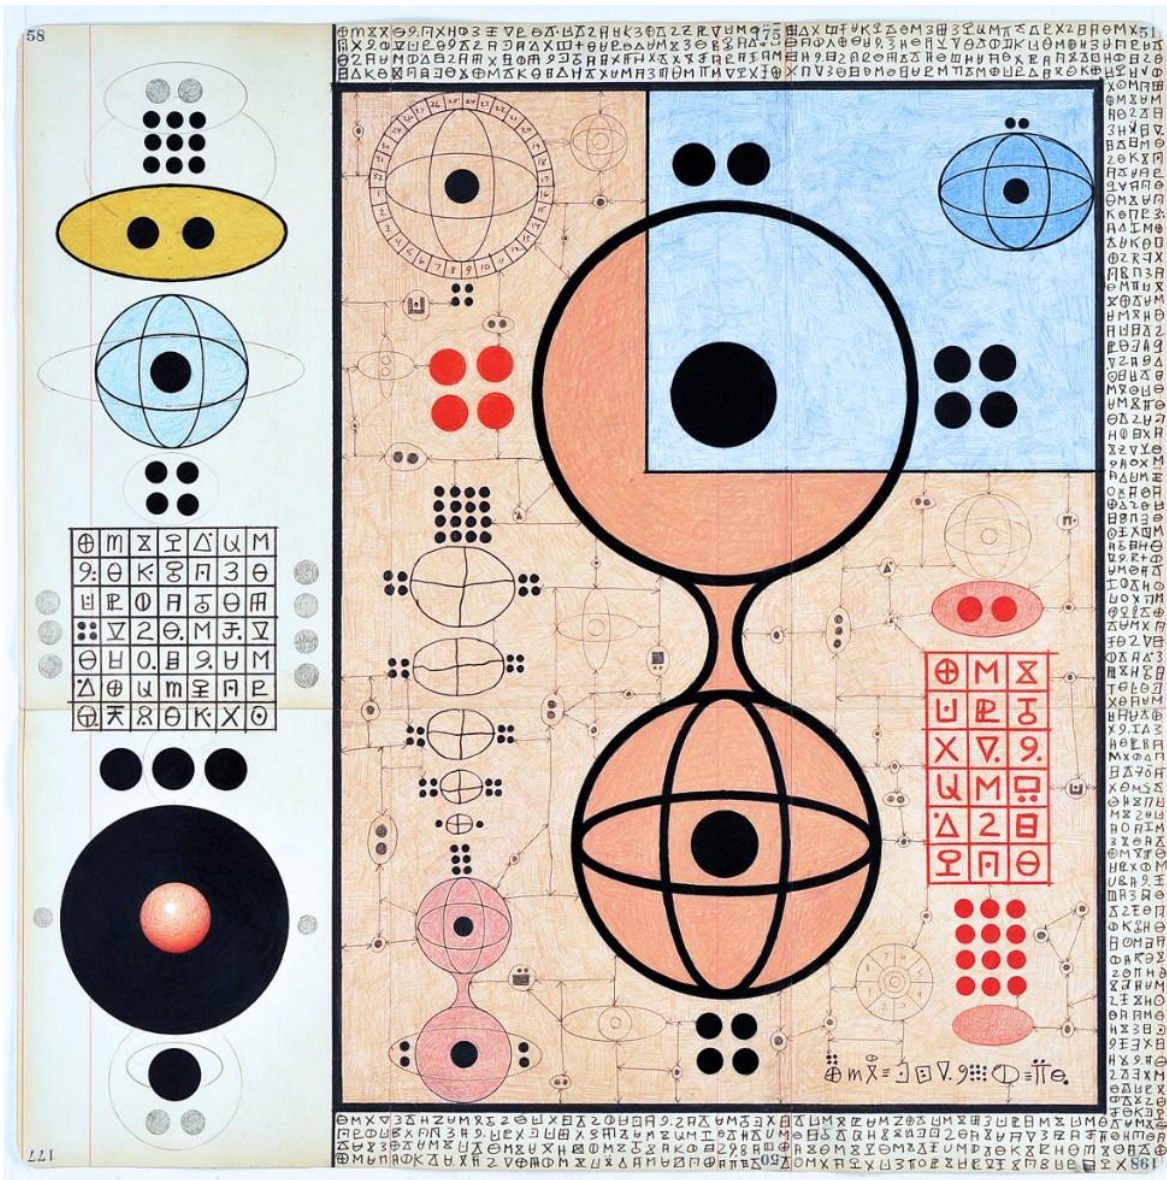

## Independent 2020: A Cornucopia of Leading-Edge Art

Karla Knight (United States), *Spaceship 11*, 2017-19, colored pencil and graphite on paper. 30 x 30 in.

Together with ever-exciting and stimulating artworks, the “who’s who” of the art world were on view at the VIP preview of the most cherished and revered of New York art fairs, Independent. Art-world supernovas wandered the dazzling array of top-notch galleries, including Maurizio Cattelan, Art Basel Global Director Marc Spiegler, and a very lively and engaging Jerry Saltz,

the superstar art critic who delighted visibly-excited viewers with impromptu art classes inspired by his preferred artworks. In its eleventh edition, Independent featured 60 leading galleries and institutions.

.....

Karla Knight's work consists of imaginary language, objects, diagrams, and symbols. It forms a pictorial language of symbol and writing whose underlying system is not known. Simultaneously ancient and futuristic, the work creates an alternative culture that plays with the mystery of life, and what lies hidden underneath. The artist grew up in a household where the existence of supernatural forces was readily accepted: her father was an author of books on the occult, UFOs, and ESP.